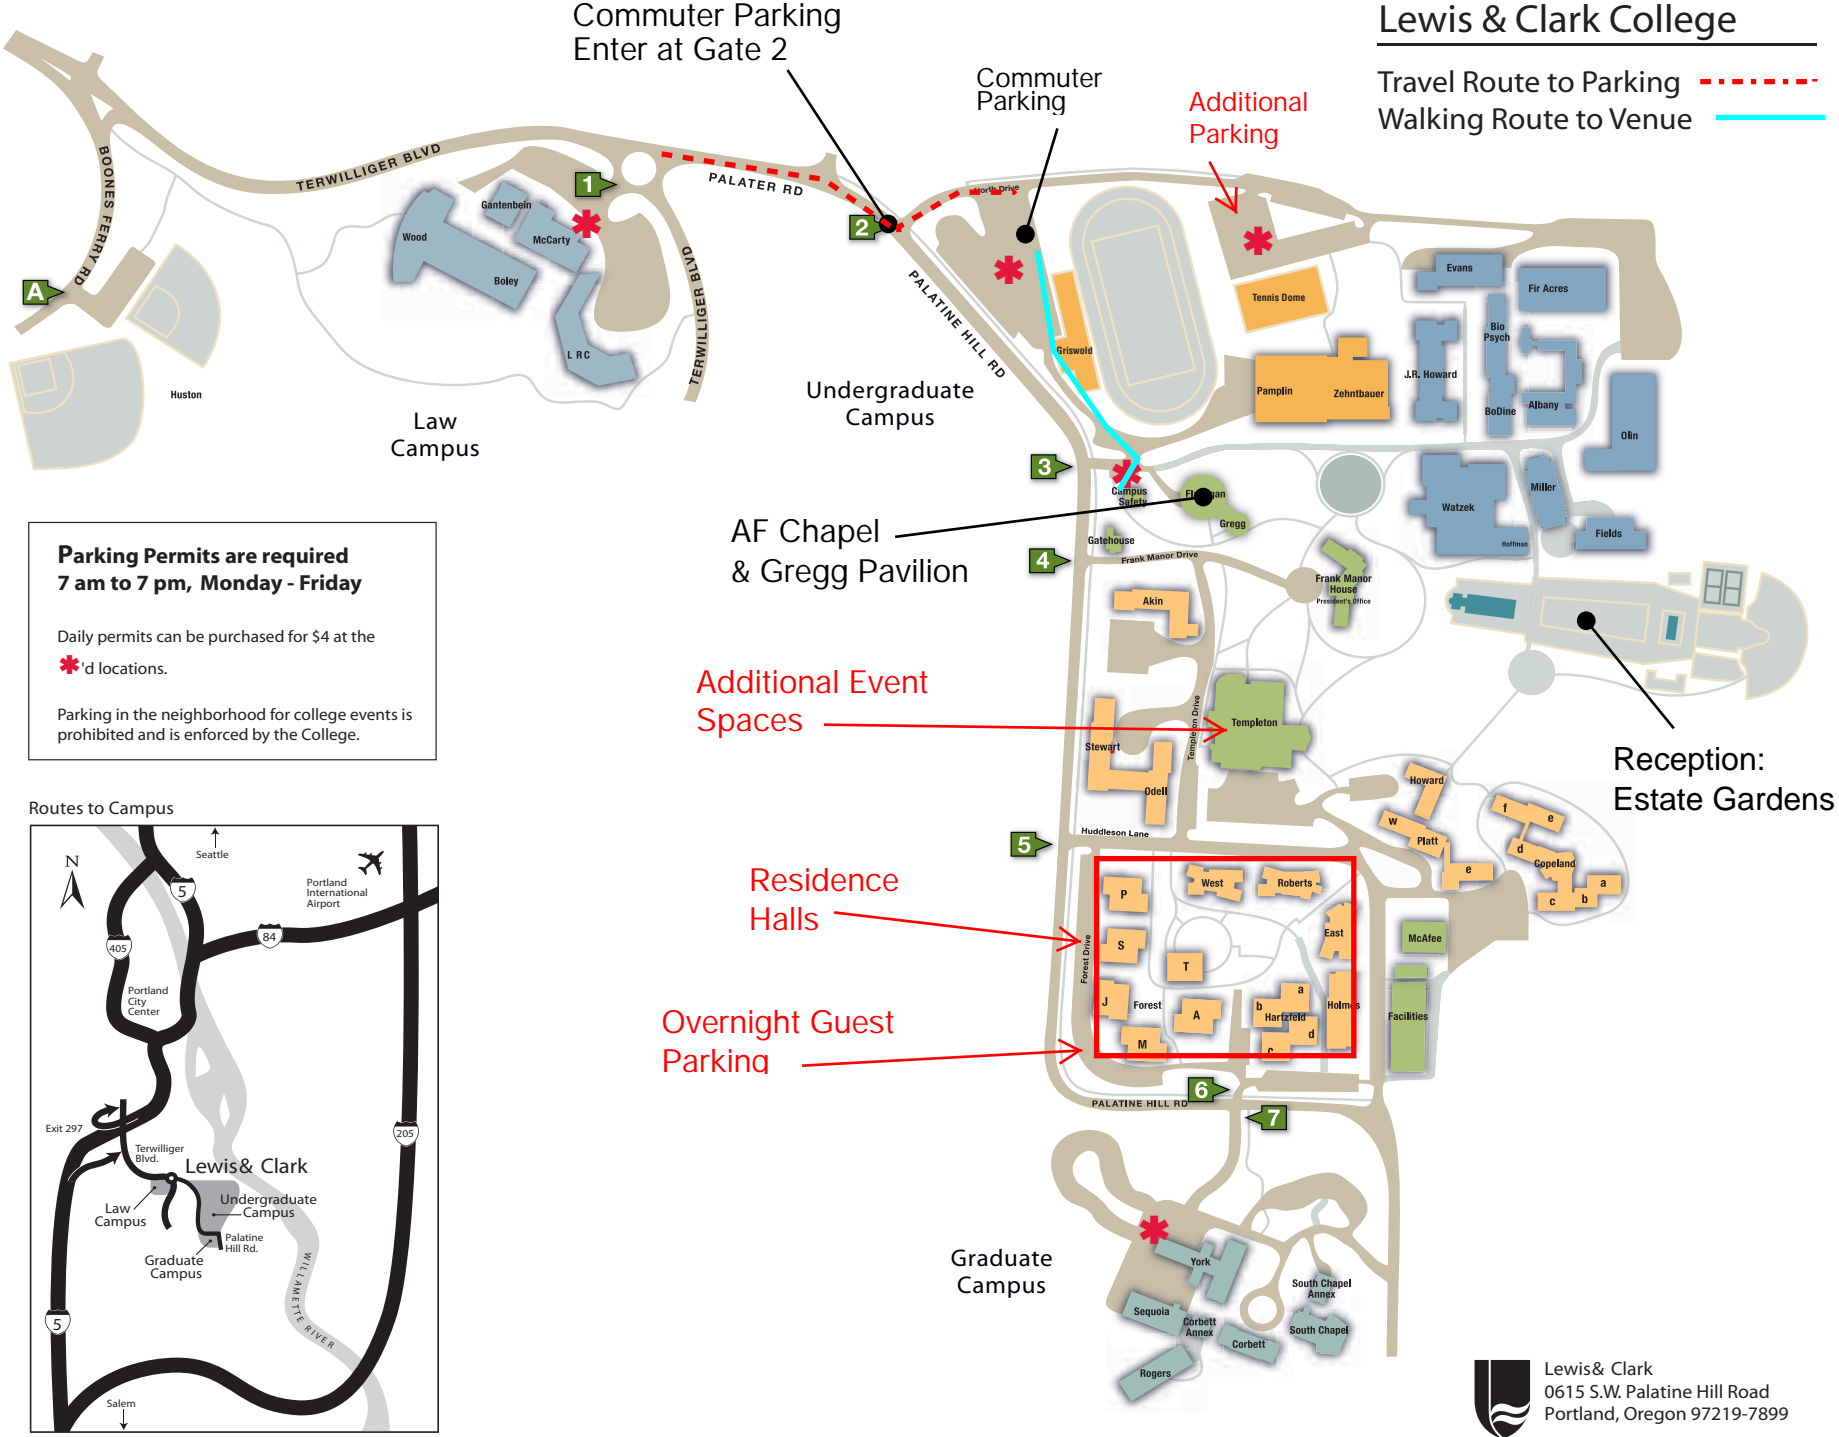

Find your Event at Lewis & Clark College

Travel Route to Parking - - - - -
 Walking Route to Venue —————

Parking Permits are required 7 am to 7 pm, Monday - Friday

Daily permits can be purchased for \$4 at the *d locations.

Parking in the neighborhood for college events is prohibited and is enforced by the College.